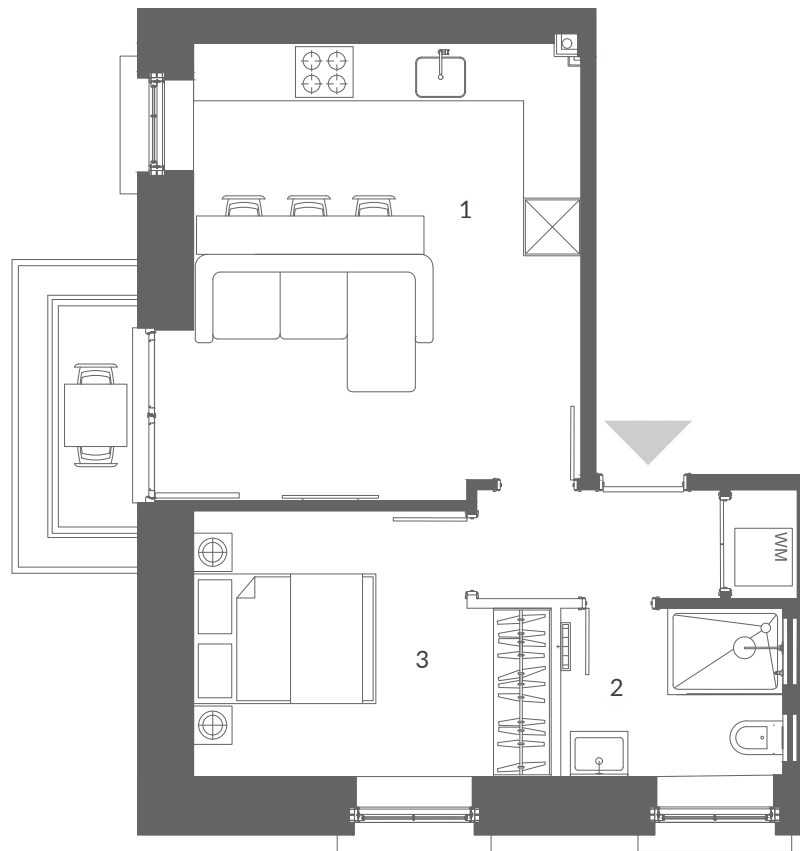

## APARTMENT NINE

1 Bedroom

1 Bathroom

388 sqft / 36 sqm dwelling

26 sqft / 2.4 sqm balcony space

---

1. Kitchen Living Dining 4.8m (max) x 4.0m (max)

---

2. Bathroom 2.5m x 1.8m

---

3. Bedroom 3.7m (max) x 2.8m (max)

---

SECOND FLOOR