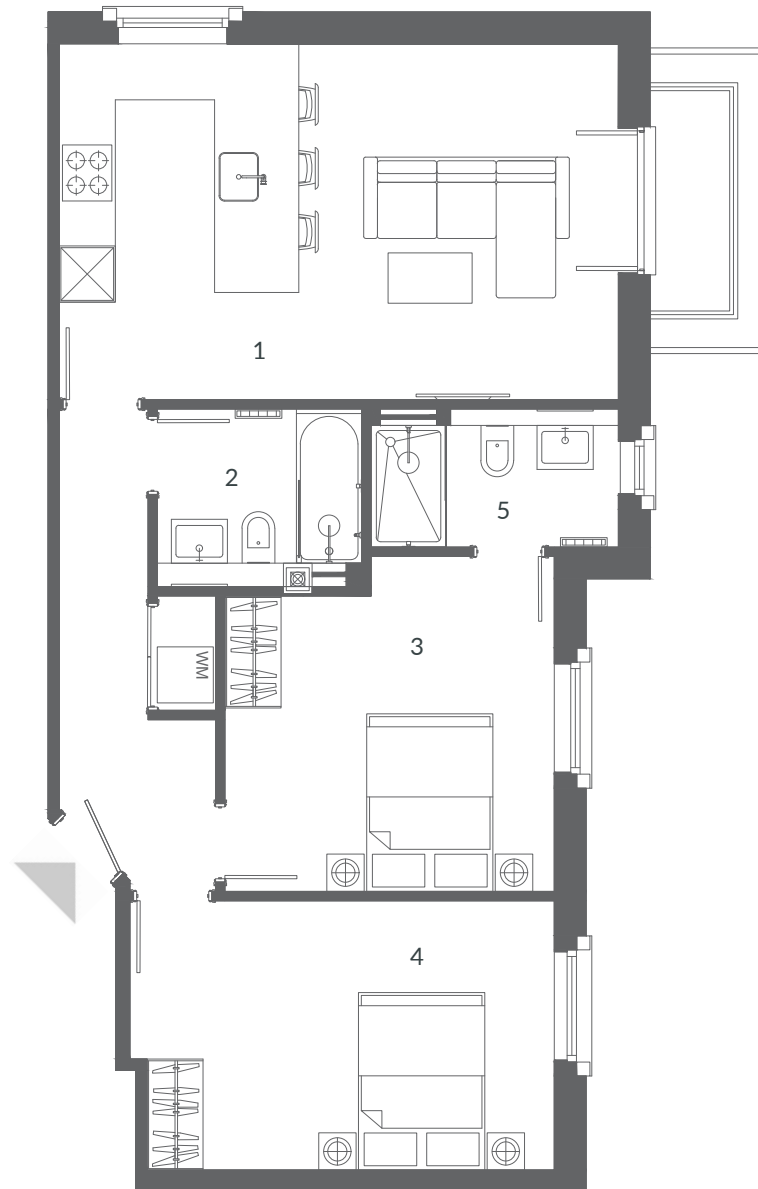

SUFFOLK HOUSE

APARTMENT EIGHT

- 2 Bedrooms
- 2 Bathrooms
- 1 Parking Space

667 sqft / 62 sqm dwelling
26 sqft / 2.4 sqm balcony space

-
- 1. Kitchen Living Dining 6.0m x 3.8m
-
- 2. Bathroom 2.2m x 1.9m
-
- 3. Master Bedroom 3.6 (max) x 3.5m
-
- 4. Bedroom 2 4.5 (max) x 2.9m
-
- 5. En-Suite 2.6m x 1.5m
-

SECOND FLOOR