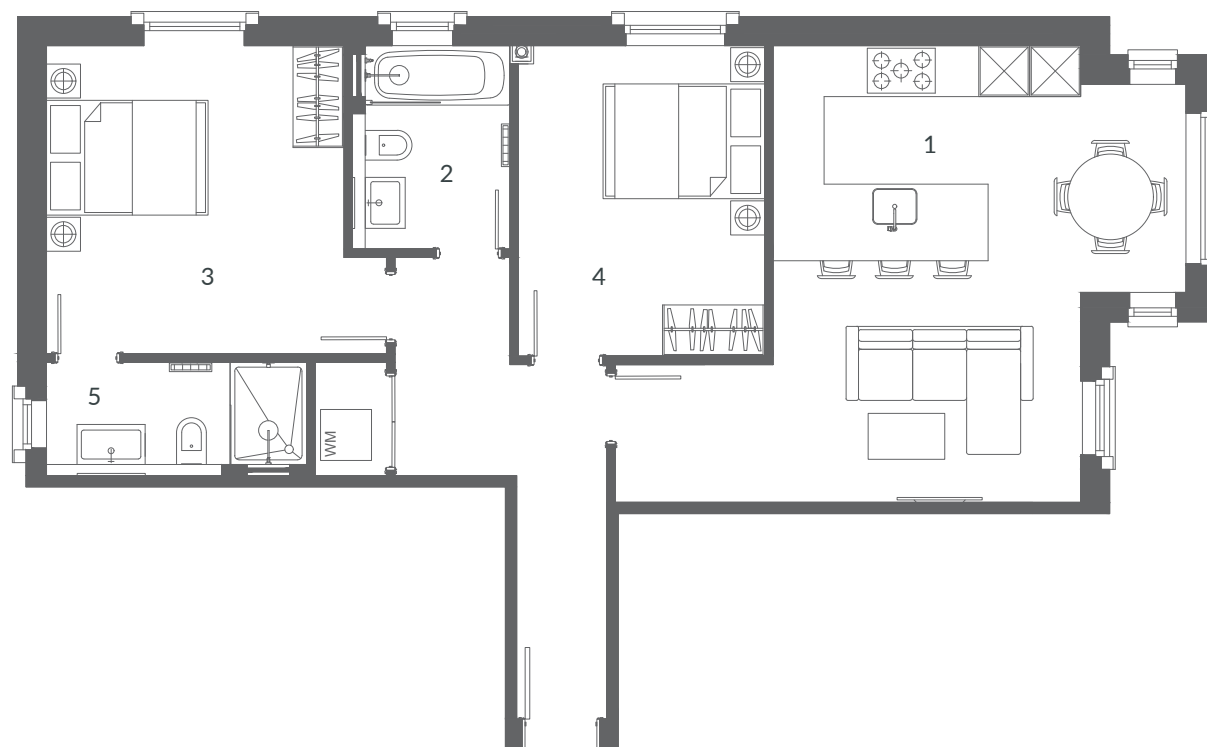

SUFFOLK HOUSE

APARTMENT SIX

- 2 Bedrooms
- 2 Bathrooms
- 1 Parking Space

732 sqft / 68 sqm dwelling

1. Kitchen Living Dining 5.5m (max) x 5.4m (max)

2. Bathroom 2.4m x 1.9m

3. Master Bedroom 4.0m (max) x 3.6m (max)

4. Bedroom 2 3.7m x 2.9m

5. En-Suite 3.1m x 1.3m

FIRST FLOOR