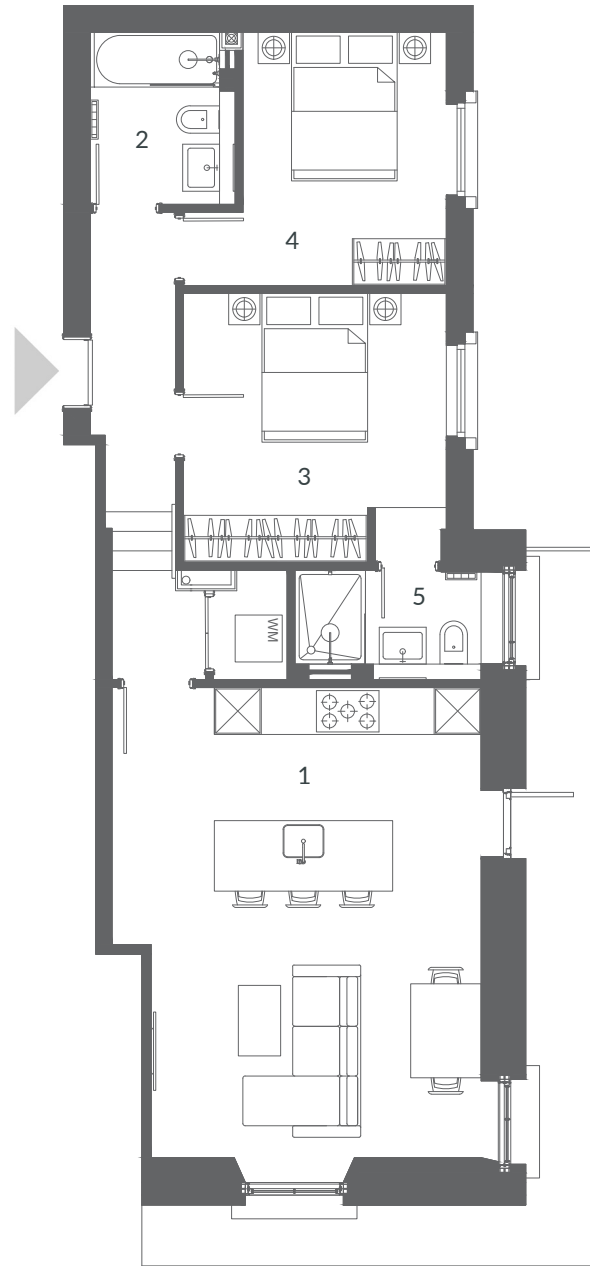

SUFFOLK HOUSE

APARTMENT FIVE

- 2 Bedrooms
- 2 Bathrooms
- 1 Parking Space

732 sqft / 68 sqm dwelling

137 sqft / 12.7 sqm balcony space

1. Kitchen Living Dining 6.0m x 4.7m (max)

2. Bathroom 2.2m x 1.9m

3. Master Bedroom 3.4m x 3.4m

4. Bedroom 2 3.4m (max) x 3.2m

5. En-Suite 2.4m x 1.4m

FIRST FLOOR