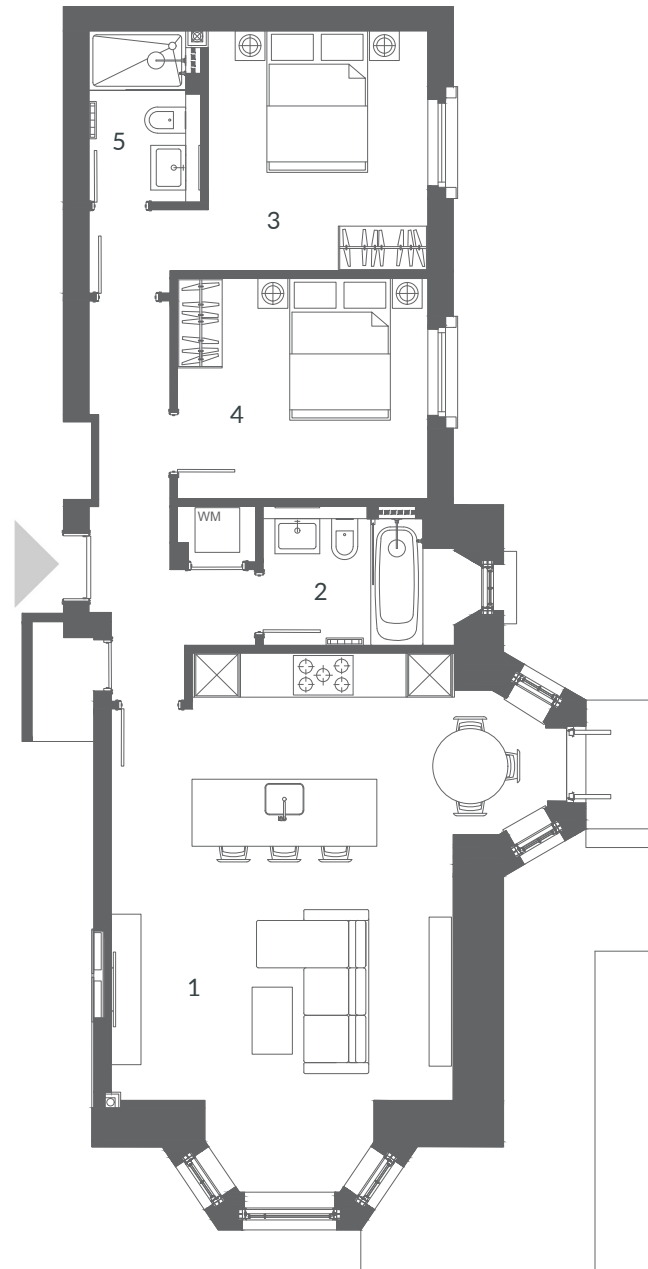

SUFFOLK HOUSE

APARTMENT TWO

- 2 Bedrooms
- 2 Bathrooms
- 1 Parking Space

775 sqft / 72 sqm dwelling
135 sqft / 12.5 sqm external space

-
- 1. Kitchen Living Dining 6.1m (max) x 7.2m (max)
-
- 2. Bathroom 2.1m x 1.9m
-
- 3. Master Bedroom 4.5m (max) x 3.2m (max)
-
- 4. Bedroom 2 3.4m x 3.0m
-
- 5. En-Suite 1.5m x 2.3m
-

GROUND FLOOR